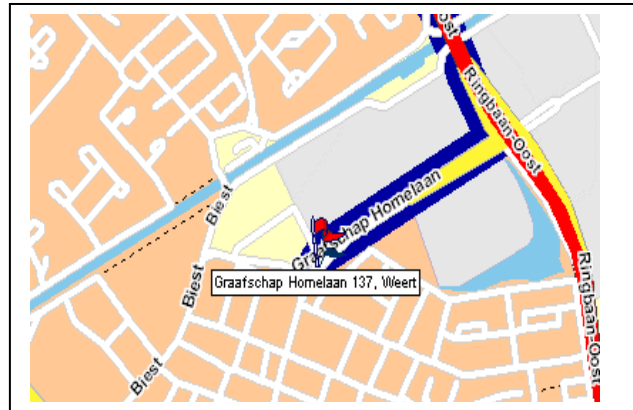

Route Description

ATS Zuid-Oost Nederland
Weert

ATS Zuid-Oost Nederland:
Graafschap Hornelaan 137
NL-6001 AC Weert

Tel.: (+31) (0)495 - 46 21 90
Fax: (+31) (0)495 - 46 21 99
thefuture@ats-global.com

Industrial Estate Leuken North

By car

From Eindhoven:

From Eindhoven A2, exit 38 - Boshoven. At end of exit turn right and follow Eindhovenseweg to Weert till the roundabout. Turn left to the 'Ringbaan Noord'. At the second traffic lights turn right to 'Ringbaan Oost', direction Industrial Estate 'Leuken Noord'. On the roundabout go straight ahead. Immediately after the bridge turn right: slow lane to 'Leuken Noord'. At the end of exit turn right to the 'Graafschap Hornelaan'. You'll find the ATS office on your right.

From Maastricht :

From Maastricht A2, exit 39 - Nederweert, at the 1st traffic lights turn left. This is the 'Ringbaan Noord' to Weert. At the second traffic lights turn left to 'Ringbaan Oost', direction Industrial Estate 'Leuken Noord'. On the roundabout go straight ahead. Immediately after the bridge turn right: slow lane to 'Leuken Noord'. At the end of the exit turn right to the 'Graafschap Hornelaan'. You'll find the ATS office on your right.

From Venlo :

From Venlo A67 to Eindhoven, exit 38 - Helden. Turn left immediately after the viaduct underneath the A67 and then take the first exit to the right (direction to Weert is already indicated!). Follow that road, and after approximately 4 km turn right onto the N275, and drive along the channel (Noordervaart) to Nederweert. The first part of the N275 is called 'Venloseweg', then 'Randweg Zuid' (in Nederweert) and then 'Ringbaan Noord' (in Weert). Follow until 'Industrial Estate Leuken Noord' is mentioned. Turn left to 'Ringbaan Oost', direction Industrial Estate 'Leuken Noord'. On the roundabout go straight ahead. Immediately after the bridge turn right: slow lane to 'Leuken Noord'. At the end of the exit turn right to the 'Graafschap Hornelaan'. You'll find the ATS office on your right.